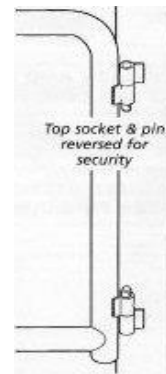

NEW PLYMOUTH STEEL SUPPLIES LTD

GATE FITTINGS

Lugs Weld On - Galvanised or Black

Code	Description
FELU/016	16MM WELD ON LUG GALV
FELU/016B	16MM WELD ON LUG BLACK
FELU/020	20MM WELD ON LUG GALV
FELU/020B	20MM WELD ON LUG BLACK

Gudgeon Weld On - Galvanised or Black

Code	Description
FEGUSW/016	16MM SHORT WELD ON GUDGEON GALV
FEGUSW/016B	16MM SHORT WELD ON GUDGEON BLACK
FEGUSW/020	20MM SHORT WELD ON GUDGEON GALV
FEGUSW/020B	20MM SHORT WELD ON GUDGEON BLACK