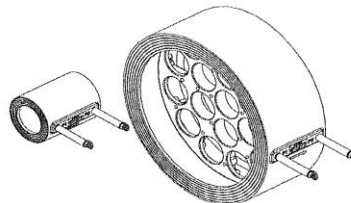

Automatic Balancing Valve Body  
With Ball Valve

Code: FVAB

50mm W  
65mm  
80mm  
100mm

Frese Alpha Automatic Balancing Valve  
With 2 x 2" P/T Plugs  
Wafer Type Body  
Cast Steel

Automatic Balancing Valve Body  
Wafer Type